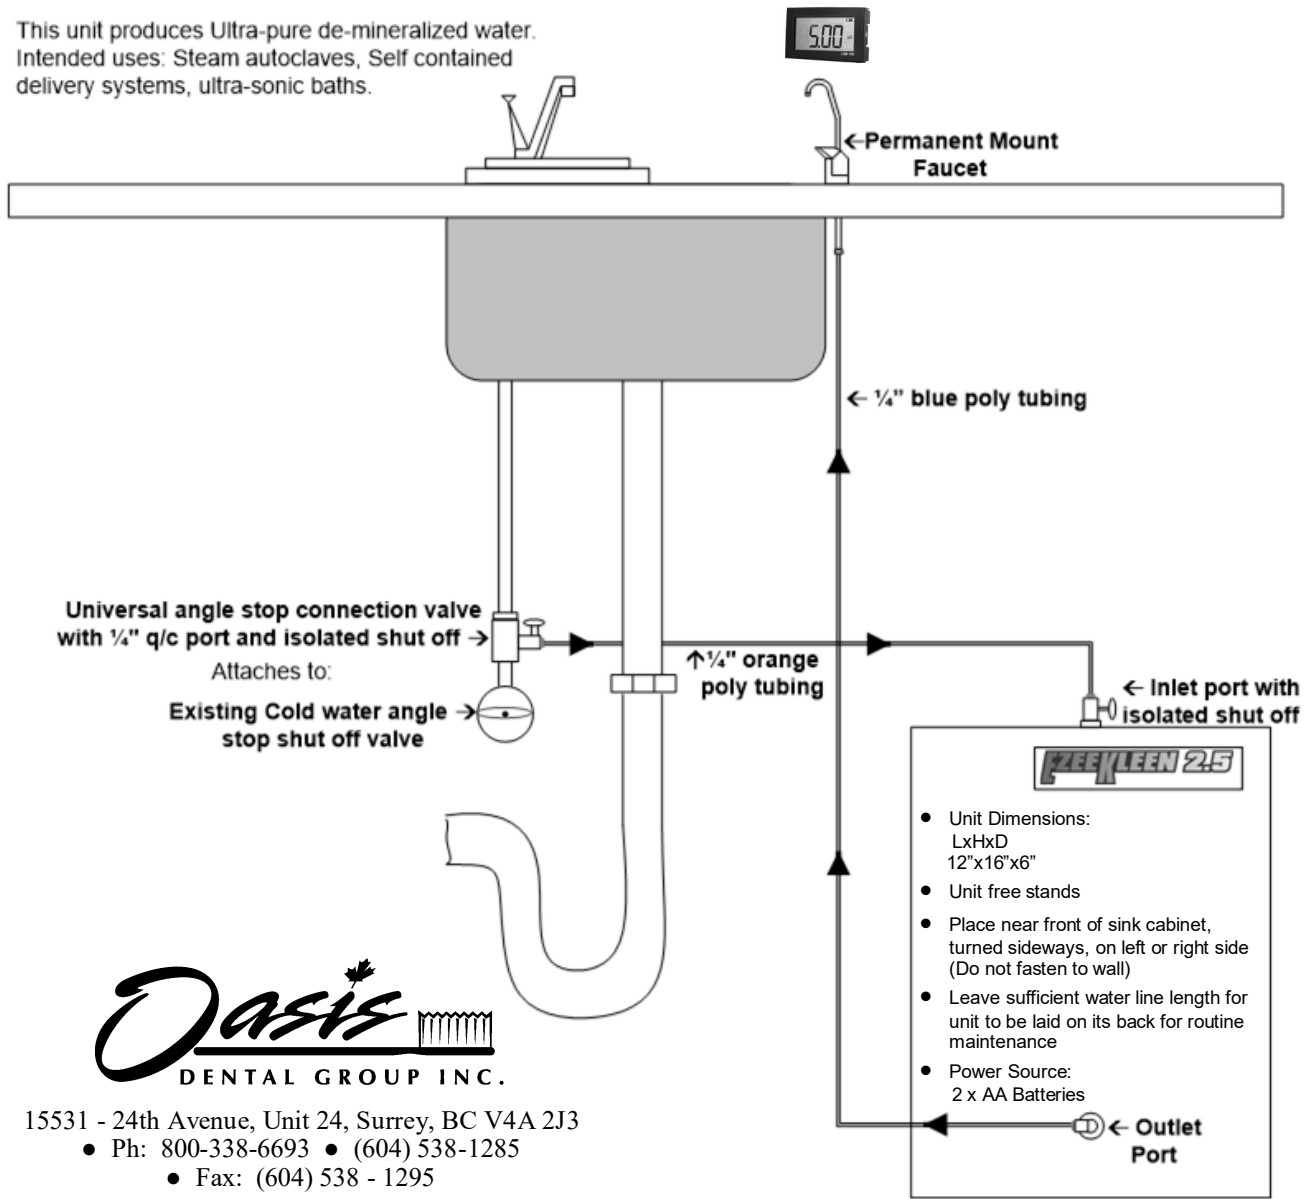

FZEEKLEEN 2.5

Distillation Alternative

Model: 9000

UNDER SINK INSTALLATION

Use parts:
#9005 Ezee Kleen 2.5 Hard Plumbing Kit
AND
#9007 Ezee Kleen 2.5 Permanent Mount Faucet

This unit produces Ultra-pure de-mineralized water.
 Intended uses: Steam autoclaves, Self contained delivery systems, ultra-sonic baths.